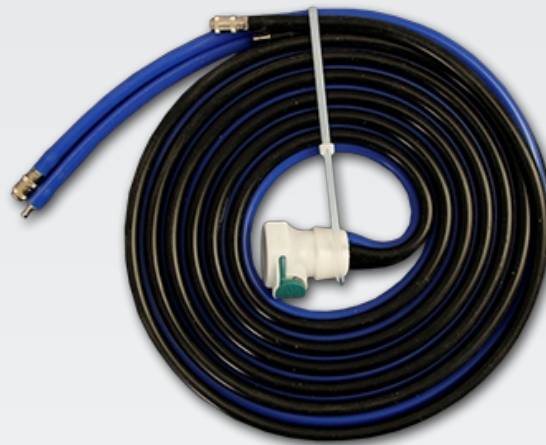

VASCASSIST®

2 arm cuffs (normal sized)

2 conically shaped ankle cuffs (normal sized)

3,5 meters double air hoses for arms and ankles

Printed user manual

Network cables, power supply

**All included.
Everything you
need to start.**